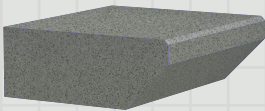

### Edge Detail Options\*

Square with Chamfer

Pencil £

Sharks Nose £

Ogee £

£ Profiles have an additional charge