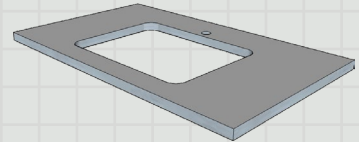

### Edge Detail Options\*

Square with Chamfer

Pencil £

Sharks Nose £

Ogee £

£ Profiles have an additional charge

### Additional Worksurface Options\*

Full Radius

Angled Corner

Radius Corner

Polished Cut Out

Unpolished Cut Out

Drainer Grooves  
Does not include cut-out

Recessed Drainer  
Does not include cut-out