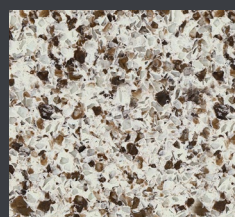

Capristone  
££££

Black Sparkle  
£

Pewter Speckle  
££

Carrara White  
£££

Massa  
£££

Calacatta Platinum  
££££

Grey Sparkle  
£

Milano Grey  
££

Country Stone  
£££

Verona  
£££

**MARKETING SUPPORT**  
Sample box now available  
Call **03330 063070**  
for details

Beach Sparkle  
£

Sand Speckle  
££

Iceland Sparkle  
£££

**Overview**

17 colours stocked in the UK  
All available in 20mm and 30mm  
3000mm x 1400mm slab sizes