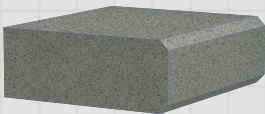

### Edge Detail Options\*

Square with Chamfer

Pencil £

Sharks Nose £

Ogee £

£ Profiles have an additional charge