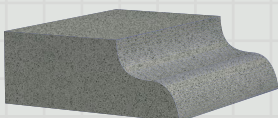

### Edge Detail Options\*

Square with Chamfer

Pencil £

Sharks Nose £

Ogee £

£ Profiles have an additional charge