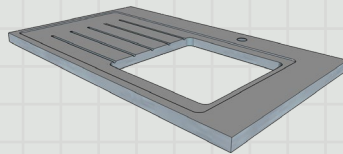

### Edge Detail Options\*

Square with Chamfer

Pencil £

Sharks Nose £

Ogee £

£ Profiles have an additional charge

### Additional Worksurface Options\*

Full Radius

Angled Corner

Radius Corner

Polished Cut Out

Unpolished Cut Out

Drainer Grooves  
Does not include cut-out

Recessed Drainer  
Does not include cut-out