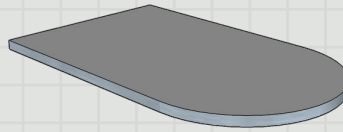

Additional Worksurface Options*

Full Radius