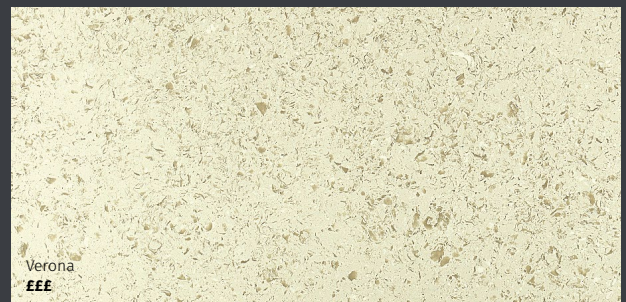

Quartz Fabrications Limited in partnership with

Full Slab Representation

All available in 20mm and 30mm | 3000mm x 1400mm slab sizes

Price Group 3