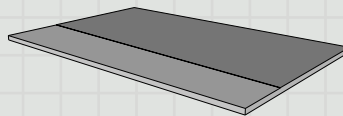

Reverse Polish