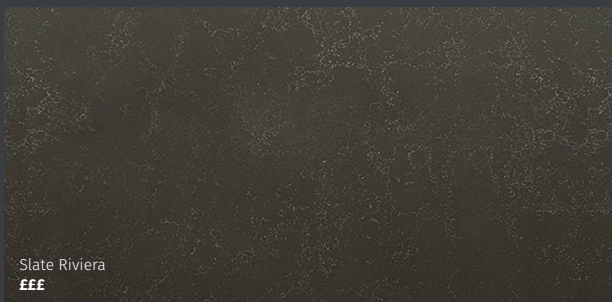

Quartz Fabrications Limited in partnership with

Full Slab Representation

All available in 20mm and 30mm | 3000mm x 1400mm slab sizes

Price Group 3