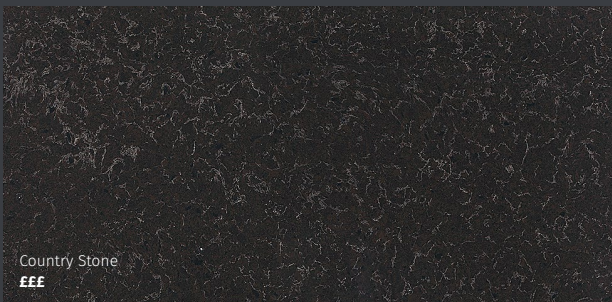

Quartz Fabrications Limited in partnership with

Full Slab Representation

All available in 20mm and 30mm | 3000mm x 1400mm slab sizes

Price Group 3