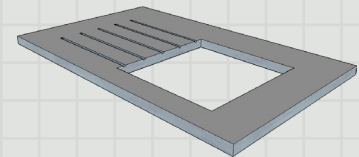

### Edge Detail Options\*

Square with Chamfer

Pencil £

Sharks Nose £

Ogee £

£ Profiles have an additional charge

### Additional Worksurface Options\*

Full Radius

Angled Corner

Radius Corner

Polished Cut Out

Unpolished Cut Out

Drainer Grooves  
Does not include cut-out

Recessed Drainer  
Does not include cut-out