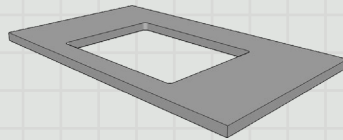

### Edge Detail Options\*

Square with Chamfer

Pencil £

Sharks Nose £

Ogee £

£ Profiles have an additional charge

### Additional Worksurface Options\*

Full Radius

Angled Corner

Radius Corner

Polished Cut Out

Unpolished Cut Out

Drainer Grooves  
Does not include cut-out

Recessed Drainer  
Does not include cut-out