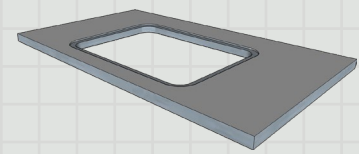

Rebated Hob
Does not include cut-out